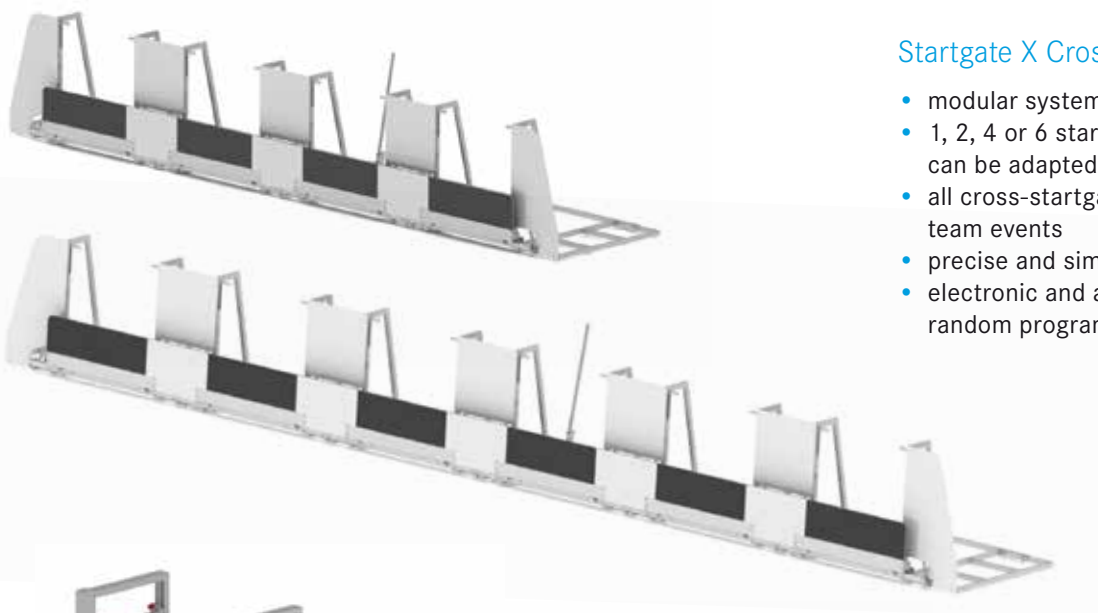

AREAS OF APPLICATION

- ski- and snowboard-cross
- ski- and snowboard-parallel-events
- team events
- mogul slope
- Paralympic events
- Red Bull Crashed Ice

SKI AREA INSTALLATIONS

We also offer launch systems for funcross courses in ski resorts. Whether individual, parallel or team events – the modular construction method of our gates have maximum flexibility.

ALSO IN SUMMER

For mountain bike, BMX and motocross events we also offer suitable launch facilities.

THE RIGHT GATE FOR YOUR EVENT

Startgate X Cross

- modular system
- 1, 2, 4 or 6 starters - the starting system can be adapted to the respective task
- all cross-startgates can also be used for team events
- precise and simultaneous start sequence
- electronic and automatic activation with random programming optionally available