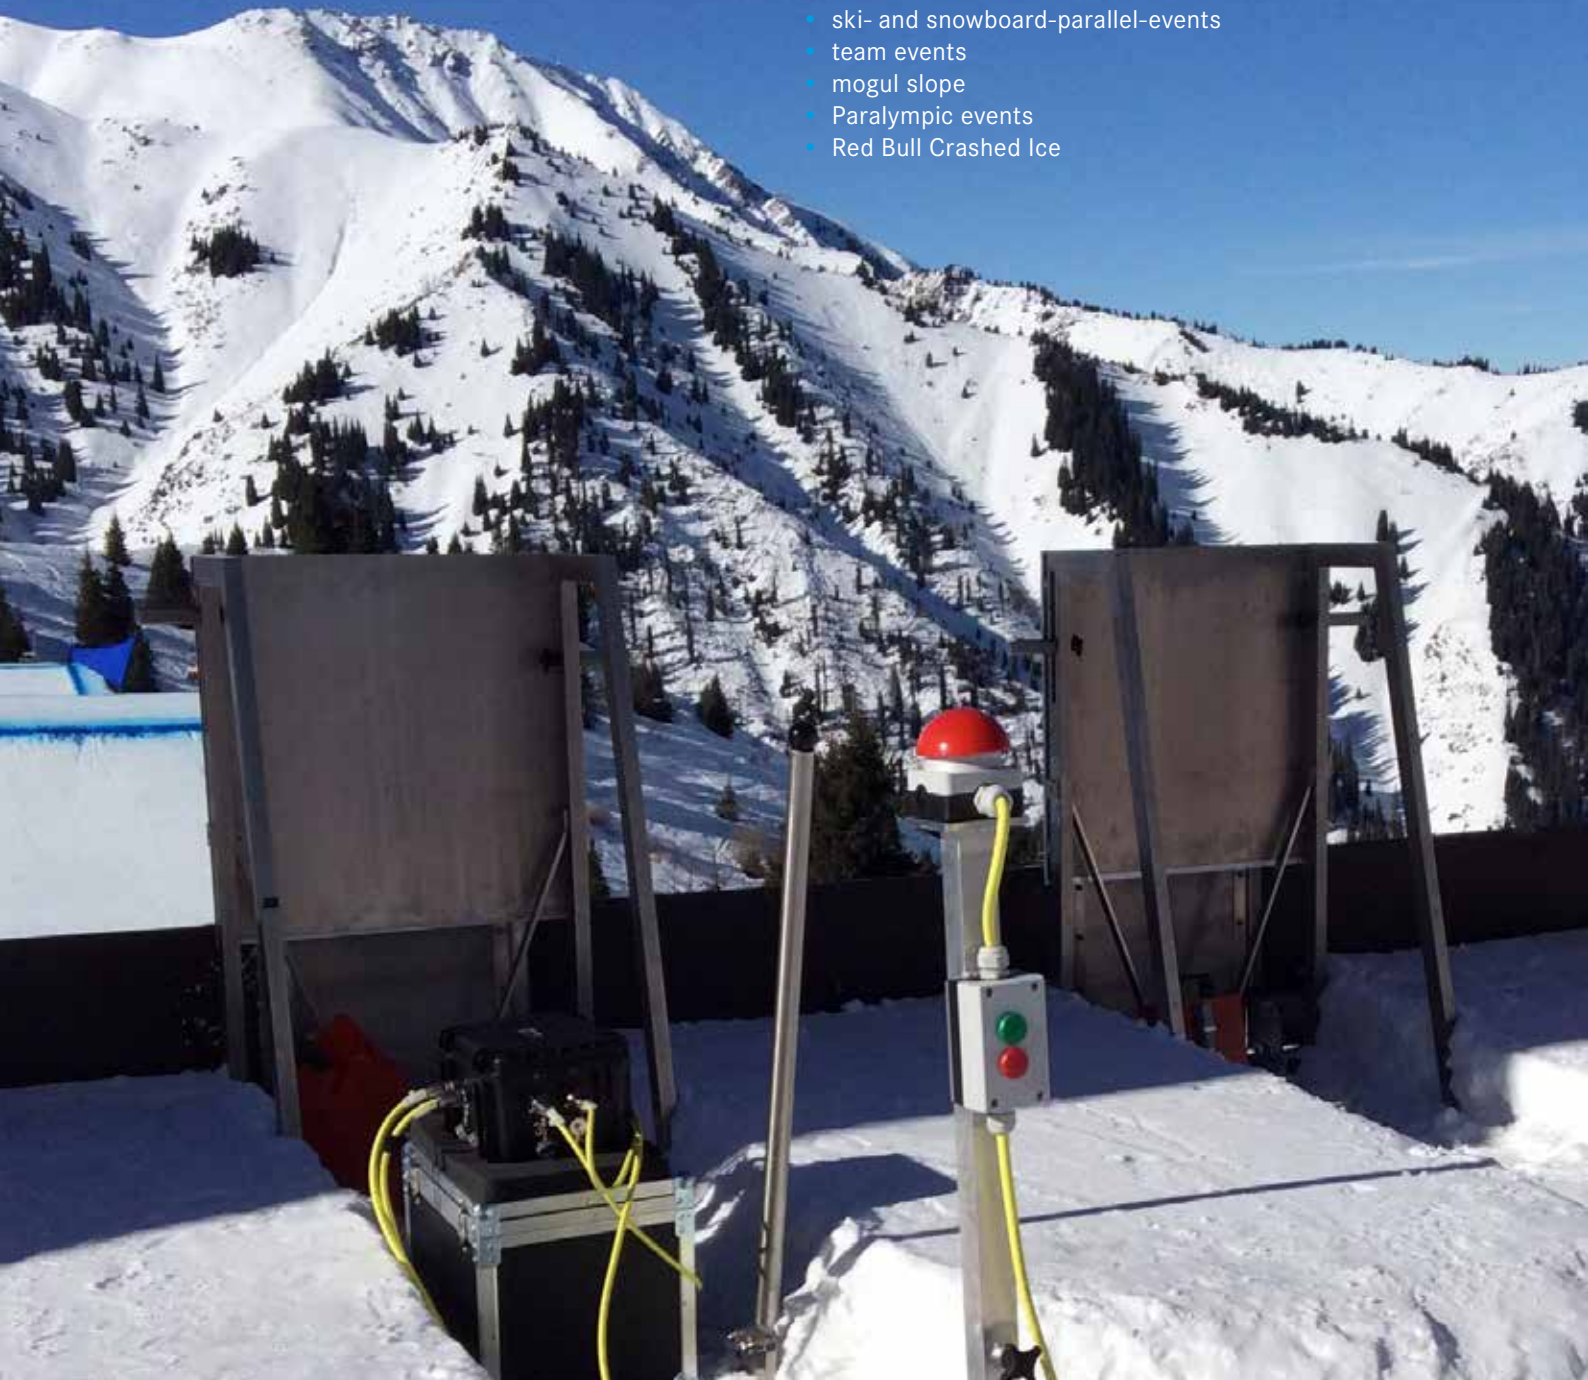

AREAS OF APPLICATION

- ski- and snowboard-cross
- ski- and snowboard-parallel-events
- team events
- mogul slope
- Paralympic events
- Red Bull Crashed Ice

SKI AREA INSTALLATIONS

We also offer launch systems for funcross courses in ski resorts. Whether individual, parallel or team events – the modular construction method of our gates have maximum flexibility.